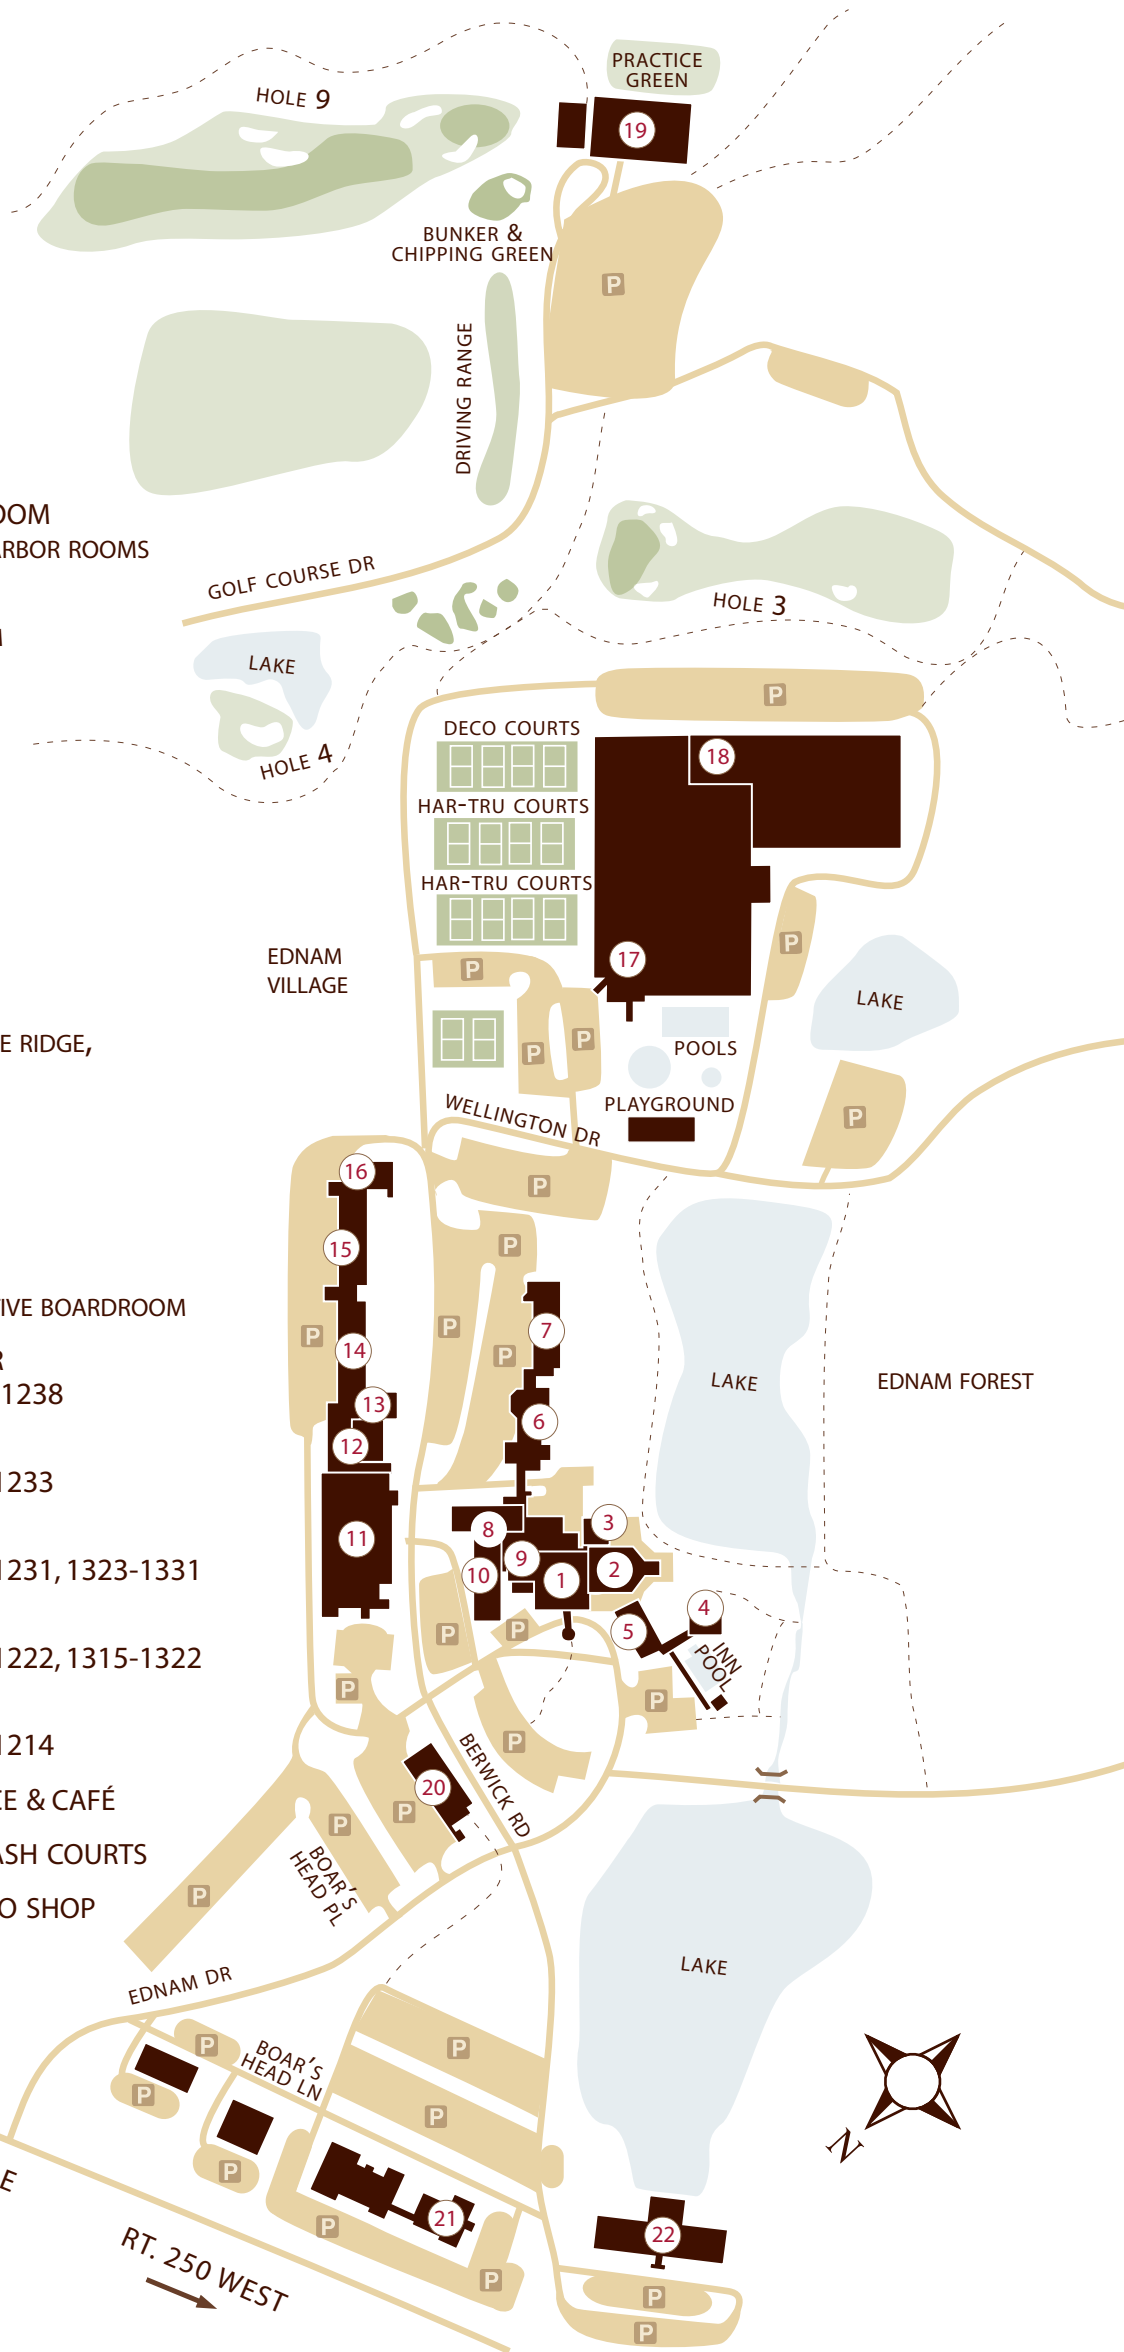

# The BOAR'S HEAD

- 1 MAIN INN & FRONT DESK  
• ROOMS 205-406
- 2 OLD MILL ROOM & PORCH ROOM  
• GROUND FLOOR: HEARTH & ARBOR ROOMS
- 3 BISTRO 1834  
• GROUND FLOOR: PATIO ROOM
- 4 SPA
- 5 HUNT CLUB BUILDING  
• ROOMS 501-525
- 6 600 BUILDING  
• ROOMS 601-629
- 7 700 BUILDING  
• ROOMS 701-724
- 8 ORIGINAL BALLROOM  
• 2ND FLOOR: ALBEMARLE, BLUE RIDGE,  
& COMMONWEALTH ROOMS
- 9 TACK ROOM
- 10 COACH ROOM  
• ROOMS 101-204
- 11 PAVILION  
• GRAND BALLROOM & EXECUTIVE BOARDROOM
- 12 EDNAM CONFERENCE CENTER  
• ROOMS 1133-1137, 1233-1238
- 13 EDNAM HALL BUILDING  
• ROOMS 1131-1132, 1232-1233
- 14 EDNAM HALL BUILDING  
• ROOMS 1123-1130, 1223-1231, 1323-1331
- 15 EDNAM HALL BUILDING  
• ROOMS 1115-1122, 1215-1222, 1315-1322
- 16 EDNAM HALL BUILDING  
• ROOMS 1101-1114, 1211-1214
- 17 SPORTS CLUB MAIN ENTRANCE & CAFÉ
- 18 SPORTS CLUB TENNIS & SQUASH COURTS
- 19 GOLF: BIRDWOOD GRILL & PRO SHOP
- 20 INN STORE & ANTIQUE SHOP  
• SUITES 100 & 200

- 21 ADMINISTRATIVE OFFICES
- 22 UVA FOUNDATION